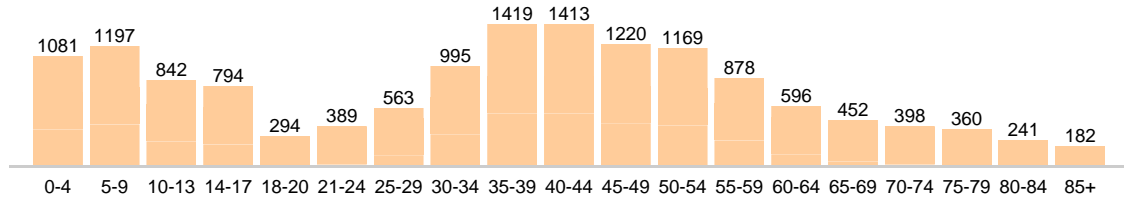

Community Detail for Ramsey, NJ

Age Demographic

Age Demographic provides a snapshot of the ages of people living in this neighborhood. The number at the top of each bar graph is used to show how many people fall into the age range shown at the bottom of the bar graph.

Environment Evaluation

Average high and low temperatures for this neighborhood are provided below. An environmental risk evaluation compares the risk of a weather or geological event that may occur in this neighborhood with the national risk for that event. The national average is marked by a score of 100. The number at the top of the bar graph shows the risk for the event shown at the bottom of the bar graph.

Wealth Breakdown

Wealth Breakdown provides a snapshot of the incomes of people living in this neighborhood. The number at the top of each bar graph is used to show how many people fall into the income range shown at the bottom of the bar graph.

Crime Breakdown

Neighborhood Crime Breakdown compares the crime information for this neighborhood with the national average. The national average is marked by a score of 100. The number at the top of each bar graph is used to show how that category compares to the national average.