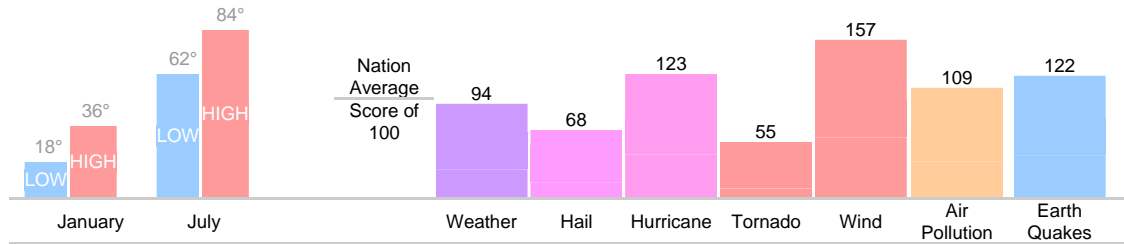

Community Detail for Ramsey, NJ

Age Demographic

Age Demographic provides a snapshot of the ages of people living in this neighborhood. The number at the top of each bar graph is used to show how many people fall into the age range shown at the bottom of the bar graph.

Environment Evaluation

Average high and low temperatures for this neighborhood are provided below. An environmental risk evaluation compares the risk of a weather or geological event that may occur in this neighborhood with the national risk for that event. The national average is marked by a score of 100. The number at the top of the bar graph shows the risk for the event shown at the bottom of the bar graph.

Wealth Breakdown

Wealth Breakdown provides a snapshot of the incomes of people living in this neighborhood. The number at the top of each bar graph is used to show how many people fall into the income range shown at the bottom of the bar graph.

Crime Breakdown

Neighborhood Crime Breakdown compares the crime information for this neighborhood with the national average. The national average is marked by a score of 100. The number at the top of each bar graph is used to show how that category compares to the national average.