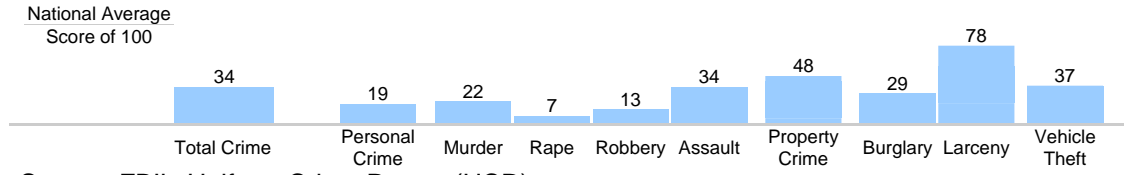

Community Detail for Ramsey, NJ

Age Demographic

Age Demographic provides a snapshot of the ages of people living in this neighborhood. The number at the top of each bar graph is used to show how many people fall into the age range shown at the bottom of the bar graph.

Environment Evaluation

Average high and low temperatures for this neighborhood are provided below. An environmental risk evaluation compares the risk of a weather or geological event that may occur in this neighborhood with the national risk for that event. The national average is marked by a score of 100. The number at the top of the bar graph shows the risk for the event shown at the bottom of the bar graph.

Wealth Breakdown

Wealth Breakdown provides a snapshot of the incomes of people living in this neighborhood. The number at the top of each bar graph is used to show how many people fall into the income range shown at the bottom of the bar graph.

Crime Breakdown

Neighborhood Crime Breakdown compares the crime information for this neighborhood with the national average. The national average is marked by a score of 100. The number at the top of each bar graph is used to show how that category compares to the national average.