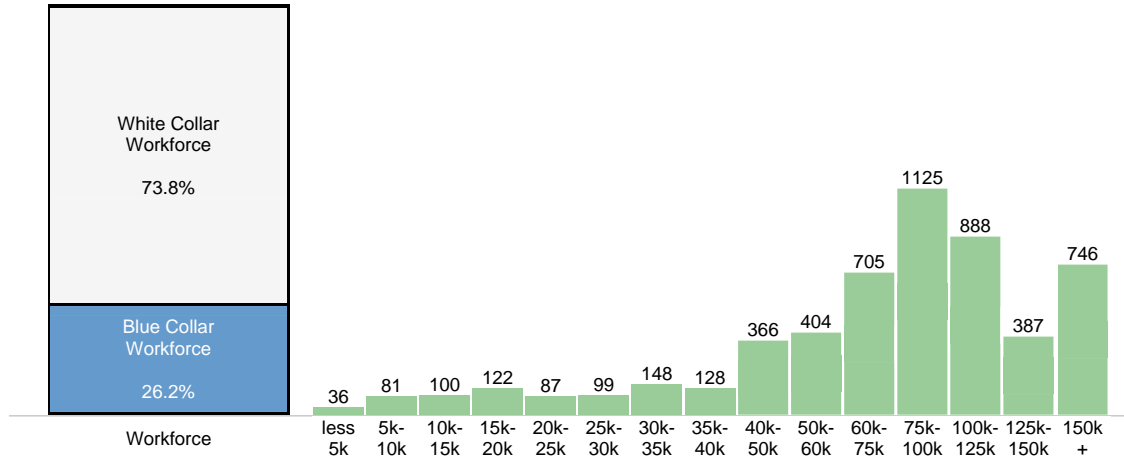

Community Detail for Ramsey, NJ

Age Demographic

Age Demographic provides a snapshot of the ages of people living in this neighborhood. The number at the top of each bar graph is used to show how many people fall into the age range shown at the bottom of the bar graph.

Environment Evaluation

Average high and low temperatures for this neighborhood are provided below. An environmental risk evaluation compares the risk of a weather or geological event that may occur in this neighborhood with the national risk for that event. The national average is marked by a score of 100. The number at the top of the bar graph shows the risk for the event shown at the bottom of the bar graph.

Wealth Breakdown

Wealth Breakdown provides a snapshot of the incomes of people living in this neighborhood. The number at the top of each bar graph is used to show how many people fall into the income range shown at the bottom of the bar graph.

Crime Breakdown

Neighborhood Crime Breakdown compares the crime information for this neighborhood with the national average. The national average is marked by a score of 100. The number at the top of each bar graph is used to show how that category compares to the national average.