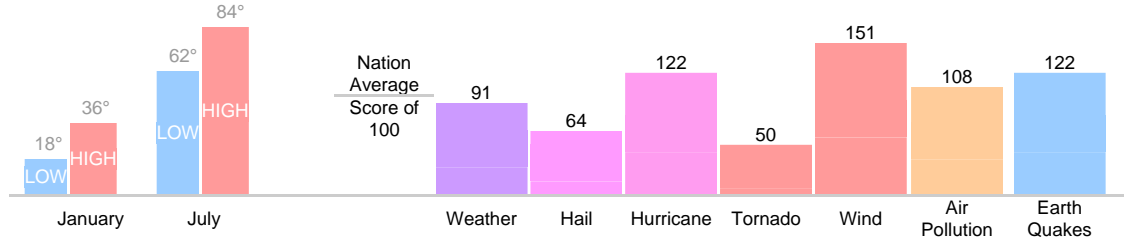

Community Detail for Mahwah, NJ

Age Demographic

Age Demographic provides a snapshot of the ages of people living in this neighborhood. The number at the top of each bar graph is used to show how many people fall into the age range shown at the bottom of the bar graph.

Environment Evaluation

Average high and low temperatures for this neighborhood are provided below. An environmental risk evaluation compares the risk of a weather or geological event that may occur in this neighborhood with the national risk for that event. The national average is marked by a score of 100. The number at the top of the bar graph shows the risk for the event shown at the bottom of the bar graph.

Wealth Breakdown

Wealth Breakdown provides a snapshot of the incomes of people living in this neighborhood. The number at the top of each bar graph is used to show how many people fall into the income range shown at the bottom of the bar graph.

5k 10k 15k 20k 25k 30k 35k 40k 50k 60k 75k 100k 125k 150k +

Crime Breakdown

Neighborhood Crime Breakdown compares the crime information for this neighborhood with the national average. The national average is marked by a score of 100. The number at the top of each bar graph is used to show how that category compares to the national average.