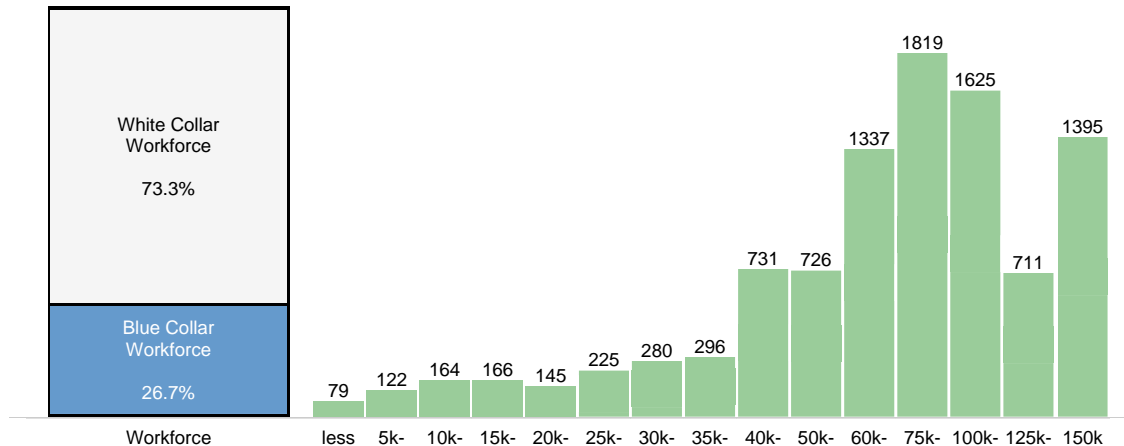

Community Detail for Mahwah, NJ

Age Demographic

Age Demographic provides a snapshot of the ages of people living in this neighborhood. The number at the top of each bar graph is used to show how many people fall into the age range shown at the bottom of the bar graph.

Environment Evaluation

Average high and low temperatures for this neighborhood are provided below. An environmental risk evaluation compares the risk of a weather or geological event that may occur in this neighborhood with the national risk for that event. The national average is marked by a score of 100. The number at the top of the bar graph shows the risk for the event shown at the bottom of the bar graph.

Wealth Breakdown

Wealth Breakdown provides a snapshot of the incomes of people living in this neighborhood. The number at the top of each bar graph is used to show how many people fall into the income range shown at the bottom of the bar graph.

5k 10k 15k 20k 25k 30k 35k 40k 50k 60k 75k 100k 125k 150k +

Crime Breakdown

Neighborhood Crime Breakdown compares the crime information for this neighborhood with the national average. The national average is marked by a score of 100. The number at the top of each bar graph is used to show how that category compares to the national average.