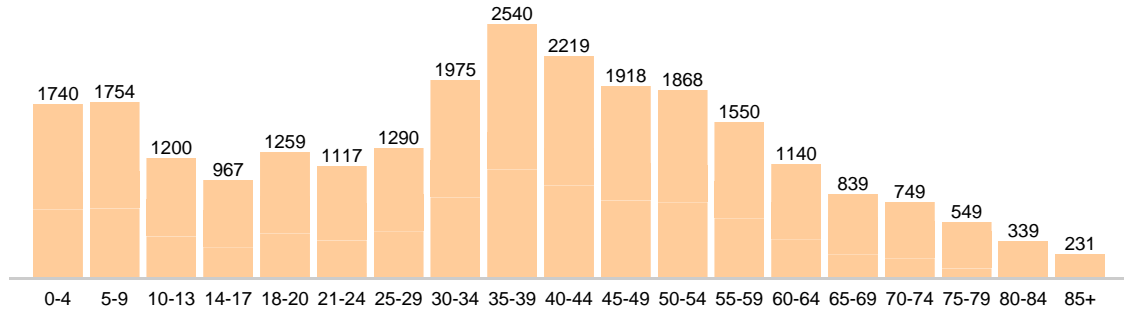

Community Detail for Mahwah, NJ

Age Demographic

Age Demographic provides a snapshot of the ages of people living in this neighborhood. The number at the top of each bar graph is used to show how many people fall into the age range shown at the bottom of the bar graph.

Environment Evaluation

Average high and low temperatures for this neighborhood are provided below. An environmental risk evaluation compares the risk of a weather or geological event that may occur in this neighborhood with the national risk for that event. The national average is marked by a score of 100. The number at the top of the bar graph shows the risk for the event shown at the bottom of the bar graph.

Wealth Breakdown

Wealth Breakdown provides a snapshot of the incomes of people living in this neighborhood. The number at the top of each bar graph is used to show how many people fall into the income range shown at the bottom of the bar graph.

5k 10k 15k 20k 25k 30k 35k 40k 50k 60k 75k 100k 125k 150k +

Crime Breakdown

Neighborhood Crime Breakdown compares the crime information for this neighborhood with the national average. The national average is marked by a score of 100. The number at the top of each bar graph is used to show how that category compares to the national average.