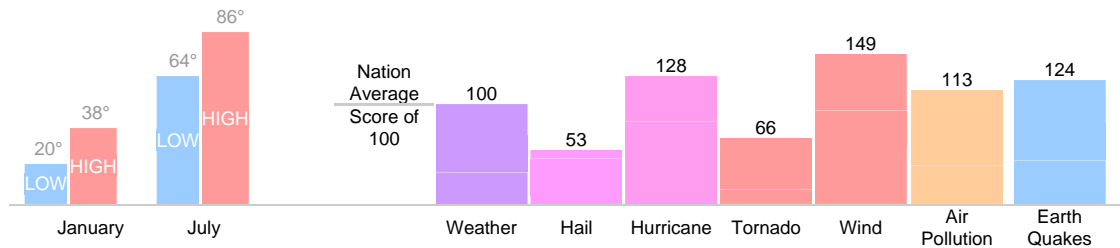

## Age Demographic

Age Demographic provides a snapshot of the ages of people living in this neighborhood. The number at the top of each bar graph is used to show how many people fall into the age range shown at the bottom of the bar graph.

## Environment Evaluation

Average high and low temperatures for this neighborhood are provided below. An environmental risk evaluation compares the risk of a weather or geological event that may occur in this neighborhood with the national risk for that event. The national average is marked by a score of 100. The number at the top of the bar graph shows the risk for the event shown at the bottom of the bar graph.

## Wealth Breakdown

Wealth Breakdown provides a snapshot of the incomes of people living in this neighborhood. The number at the top of each bar graph is used to show how many people fall into the income range shown at the bottom of the bar graph.

## Crime Breakdown

Neighborhood Crime Breakdown compares the crime information for this neighborhood with the national average. The national average is marked by a score of 100. The number at the top of each bar graph is used to show how that category compares to the national average.