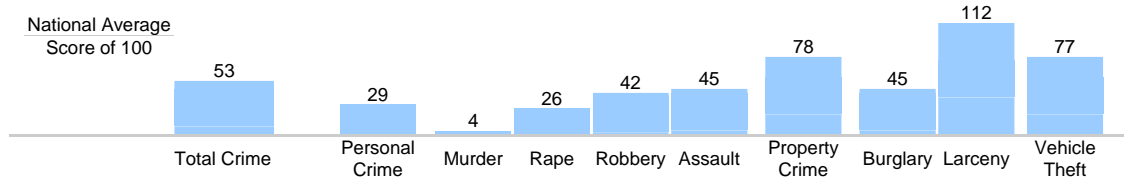

## Age Demographic

Age Demographic provides a snapshot of the ages of people living in this neighborhood. The number at the top of each bar graph is used to show how many people fall into the age range shown at the bottom of the bar graph.

## Environment Evaluation

Average high and low temperatures for this neighborhood are provided below. An environmental risk evaluation compares the risk of a weather or geological event that may occur in this neighborhood with the national risk for that event. The national average is marked by a score of 100. The number at the top of the bar graph shows the risk for the event shown at the bottom of the bar graph.

## Wealth Breakdown

Wealth Breakdown provides a snapshot of the incomes of people living in this neighborhood. The number at the top of each bar graph is used to show how many people fall into the income range shown at the bottom of the bar graph.

## Crime Breakdown

Neighborhood Crime Breakdown compares the crime information for this neighborhood with the national average. The national average is marked by a score of 100. The number at the top of each bar graph is used to show how that category compares to the national average.