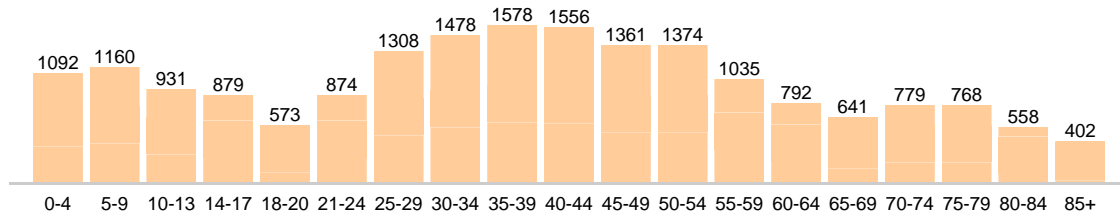

# Community Detail for Elmwood Park, NJ

## Age Demographic

Age Demographic provides a snapshot of the ages of people living in this neighborhood. The number at the top of each bar graph is used to show how many people fall into the age range shown at the bottom of the bar graph.

## Environment Evaluation

Average high and low temperatures for this neighborhood are provided below. An environmental risk evaluation compares the risk of a weather or geological event that may occur in this neighborhood with the national risk for that event. The national average is marked by a score of 100. The number at the top of the bar graph shows the risk for the event shown at the bottom of the bar graph.

## Wealth Breakdown

Wealth Breakdown provides a snapshot of the incomes of people living in this neighborhood. The number at the top of each bar graph is used to show how many people fall into the income range shown at the bottom of the bar graph.