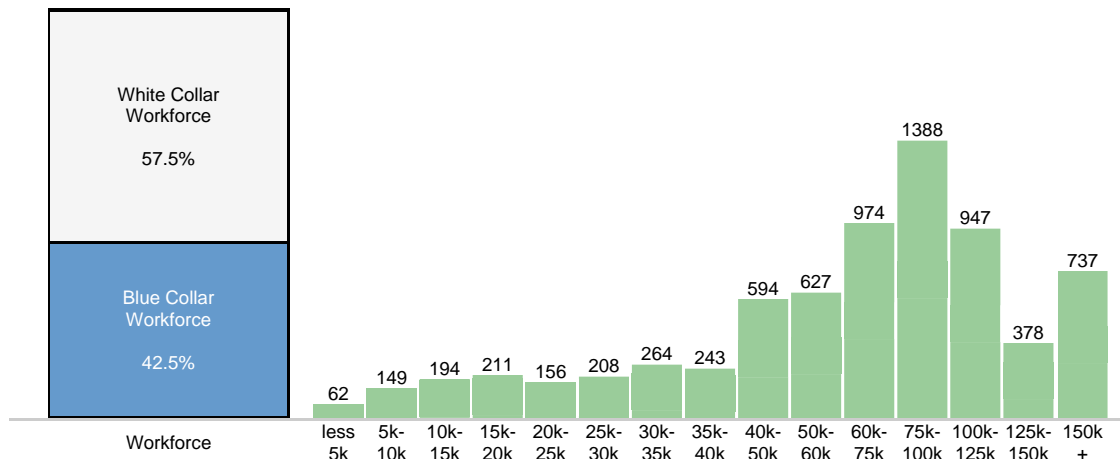

## Age Demographic

Age Demographic provides a snapshot of the ages of people living in this neighborhood. The number at the top of each bar graph is used to show how many people fall into the age range shown at the bottom of the bar graph.

## Environment Evaluation

Average high and low temperatures for this neighborhood are provided below. An environmental risk evaluation compares the risk of a weather or geological event that may occur in this neighborhood with the national risk for that event. The national average is marked by a score of 100. The number at the top of the bar graph shows the risk for the event shown at the bottom of the bar graph.

## Wealth Breakdown

Wealth Breakdown provides a snapshot of the incomes of people living in this neighborhood. The number at the top of each bar graph is used to show how many people fall into the income range shown at the bottom of the bar graph.